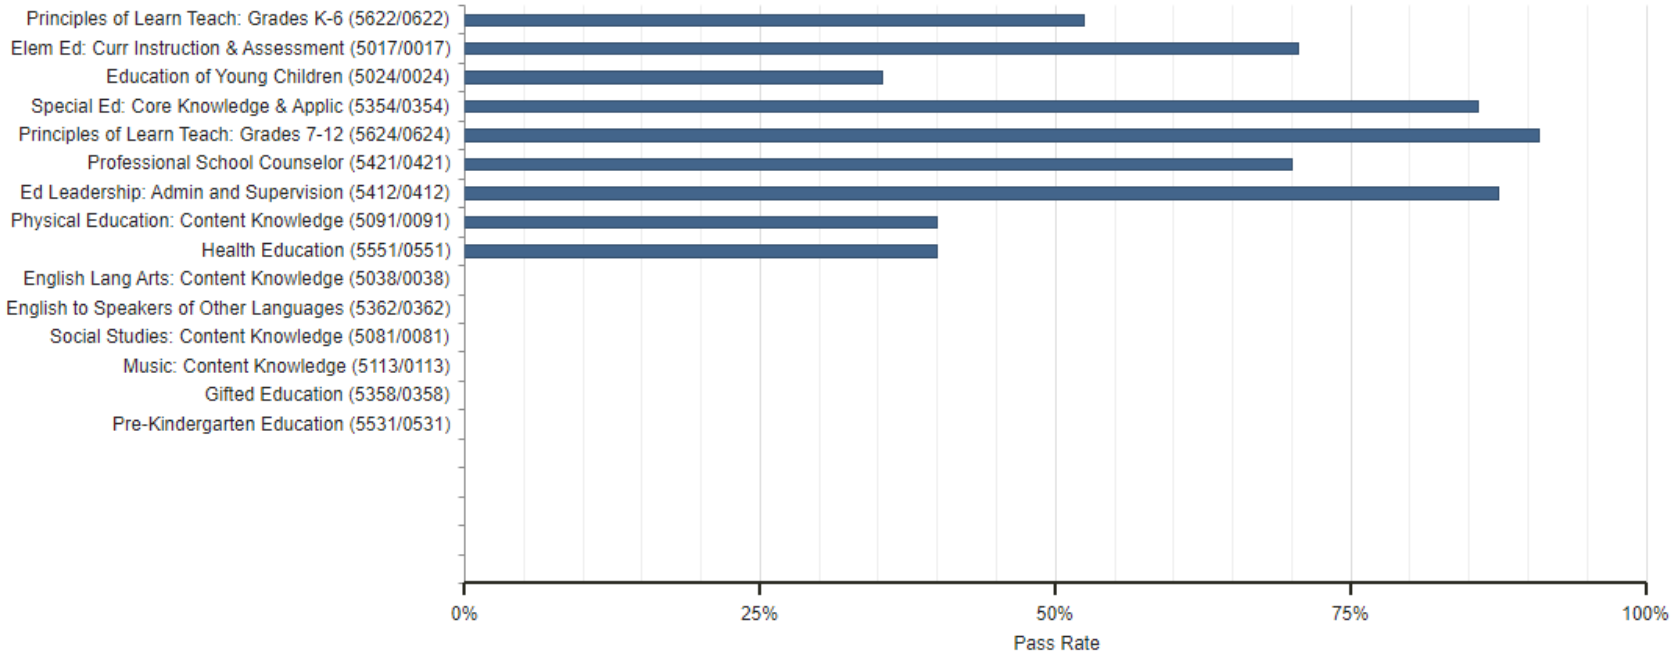

CAEP Annual Measure 2

Academic Year 2021-2022

Pass Rate by Volume (high to low)

Program: Show All

Pass Rates by Volume
Displaying twenty highest volume tests

[Next Twenty](#)

In the chart, bars only appear for tests with a volume of 5 or more test takers.
If the volume for a test is fewer than 5, or pass rate is 0 for the test/assessment, then no bar will appear in the chart.